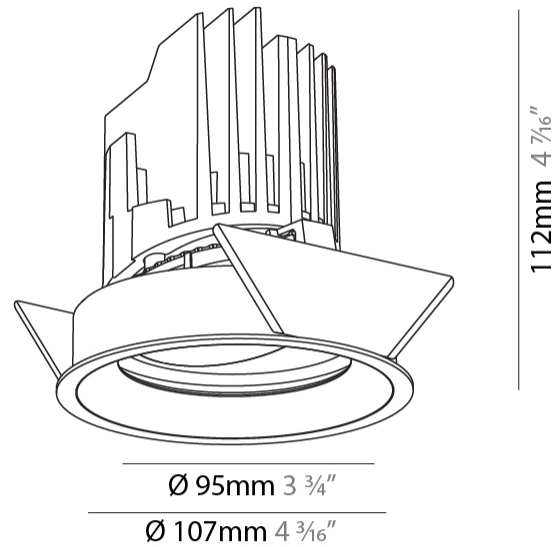

PHYSICAL

Shape: Round
Diameter (mm): 107
Diameter (in): 4 3/16
Height (mm): 112
Height (in): 4 7/16
Ceiling Thickness (mm): 10 / 12.5 / 15
Ceiling Thickness (in): 3/8 or 1/2 or 9/16
Min. Recessing Depth (mm): 130
Min. Recessing Depth (in): 5 1/8
Light Distribution: Adjustable / Downlight
Weight (kg): 0.47
Weight (lbs): 1.04
Fixture Finish: SSR / BKV / CWI / CRY / HAB / UFT / ITA / RUA / FTG / MYG / LOD / PUS / FRO / FUP / KIA / POP / BLS / SPG / MEY / GOH / GUM / CHC / COM / ABZ / JAG / OBR / MOS / ROR
Fixture Material: Aluminum Die Cast
Cut-out Measurements: 98mm / 3 7/8"

ELECTRICAL

Lamp Type: LED (Zhaga Standard)
Input Wattage (W): 13.2 / 16.5
Total Output Wattage (W): 12 / 15
Dimming: Tri-Mode (Non-Dimming and Phase Dimming (120Vac only) and 0-10V Dimming)
Driver Included: No
Driver Location: Recessed Housing
Driver Type: Constant Current - Universal
Driver Class: Class 2
Housing: See components
Input Voltage (V): 120 - 277
Constant Current (MA): 350

LED

Number of LEDs: 1
Color Temperature (°K): 2700 / 3000 / 3500 / 4000
Max. Delivered Lumen (lm): 850 / 950 / 1019 / 1040
Nominal Lumen (lm): 960 / 1070 / 1156 / 1180
CRI: >90 CRI
Efficiency (%): 0.885
Lamp Life (hrs): 50000

OPTICAL

Reflector°: 10
Adjustability: Rotational 355°; Tilt 30°

RATINGS AND CERTIFICATIONS

Certified By: Certified for North American Standards
IP rating: IP20